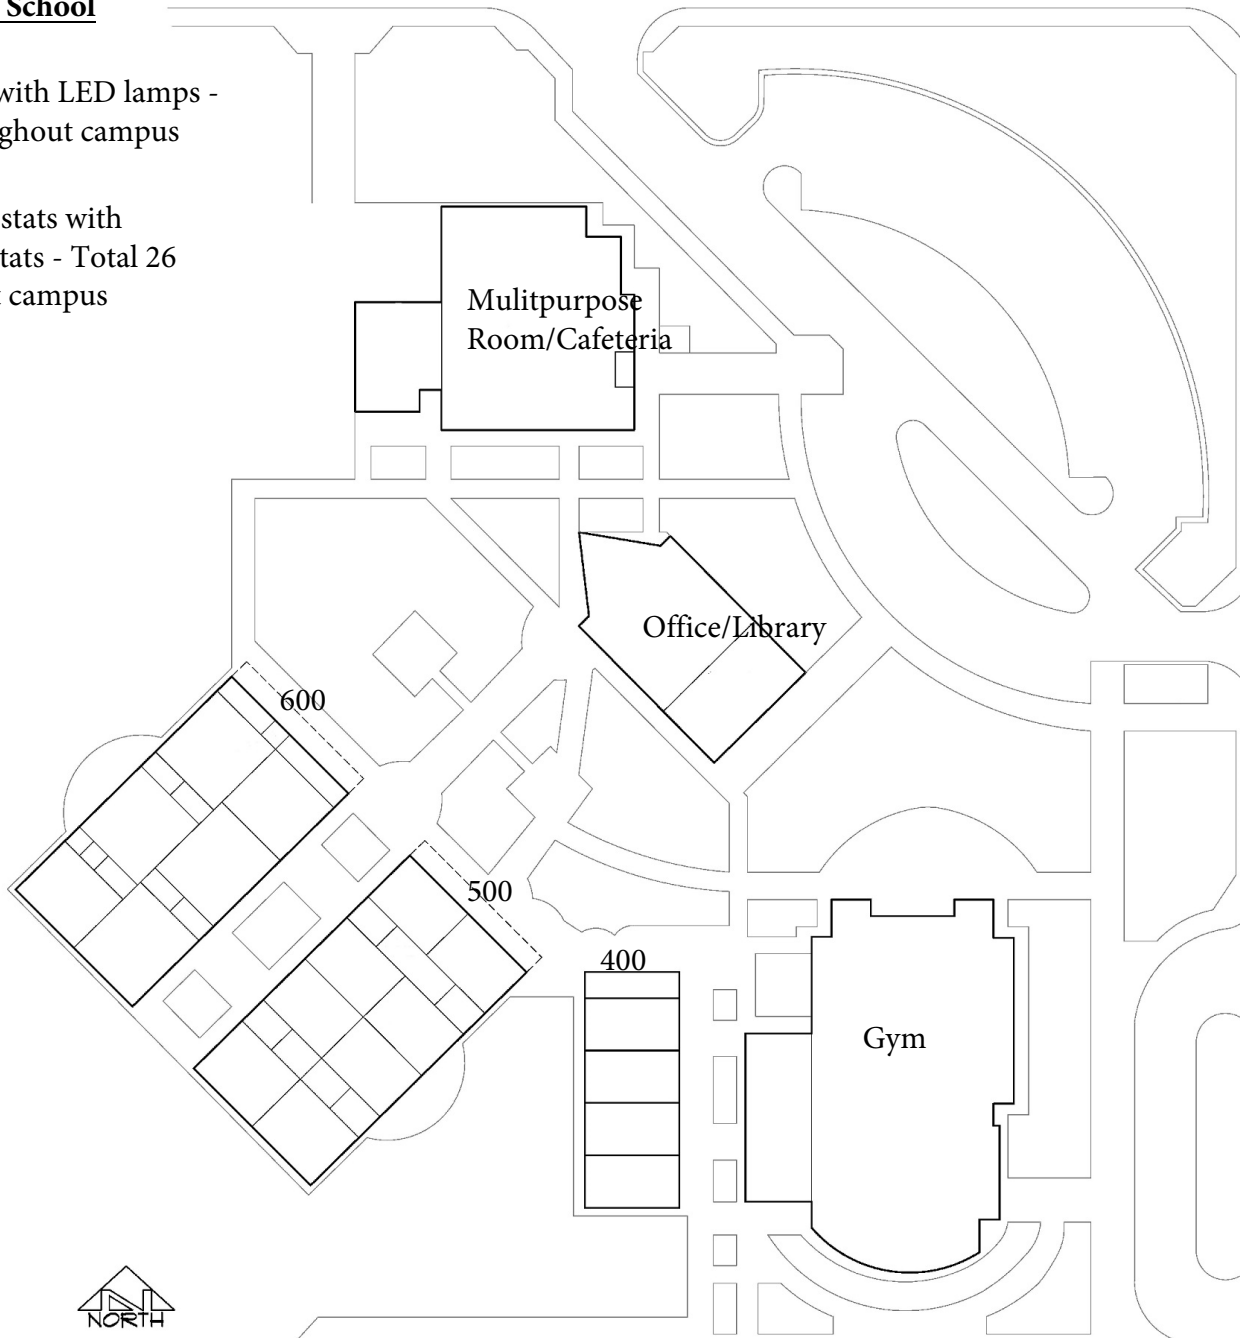

California City Middle School

Replace 28W T8 lamps with LED lamps -
Total 1,082 lamps throughout campus

Replace manual thermostats with
programmable thermostats - Total 26
thermostats throughout campus

CALIFORNIA CITY MIDDLE SCHOOL SITE PLAN