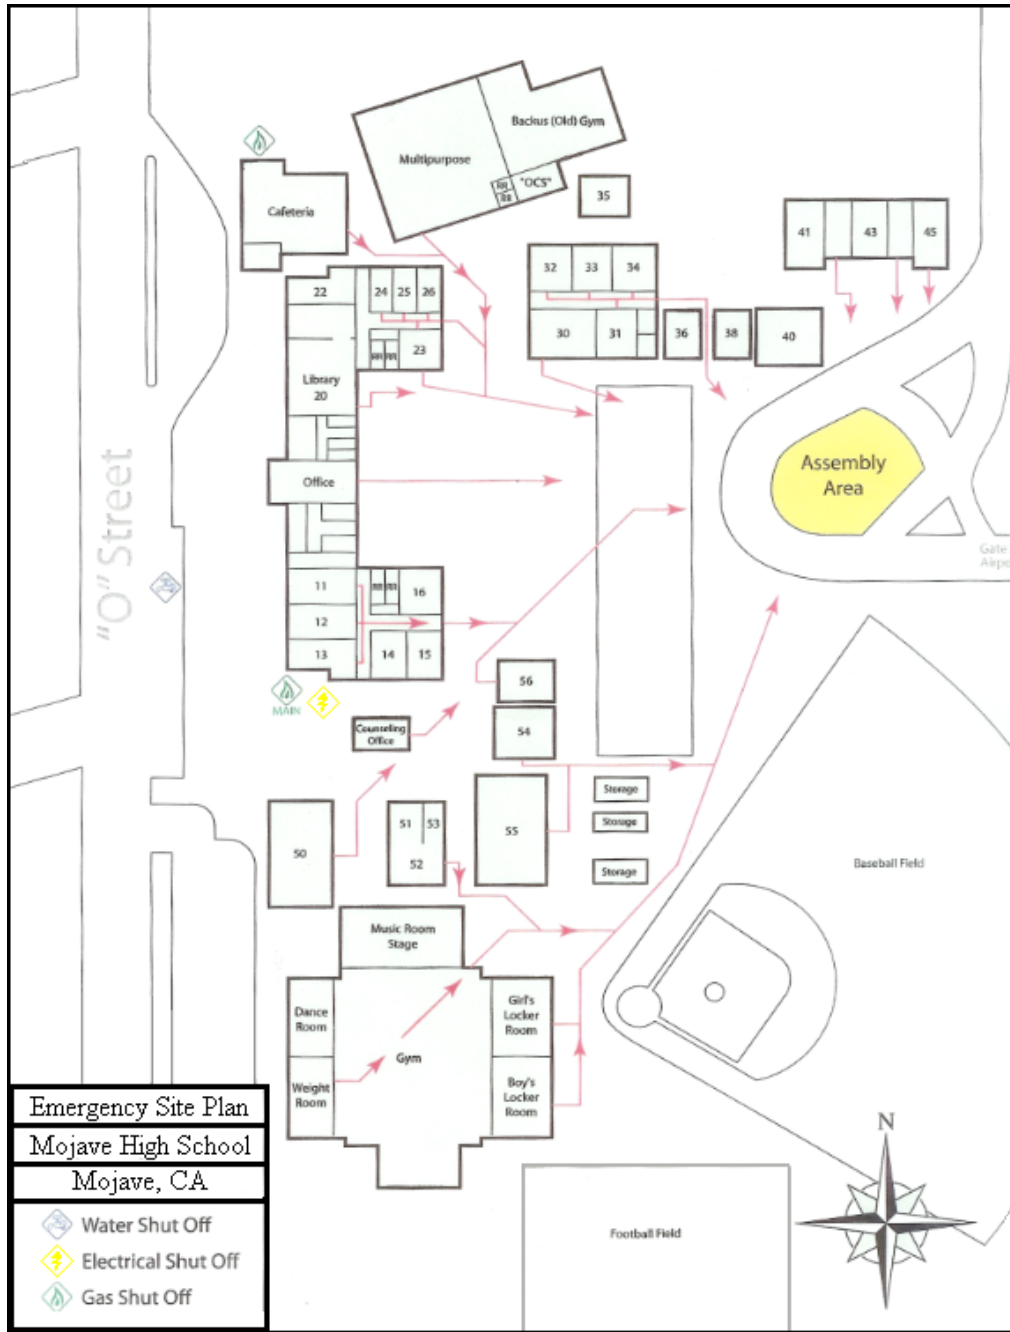

Replace manual thermostats with  
programmable thermostats - Total 26  
thermostats throughout campus

CALIFORNIA CITY MIDDLE SCHOOL SITE PLAN

**Mojave Elementary School**

Replace 28W T8 lamps with LED lamps - Total 1,083 lamps throughout campus

Replace manual thermostats with programmable thermostats - Total seven (7) thermostats on campus

1 MOJAVE ELEMENTARY SITE PLAN  
SCALE: 1" = 30'