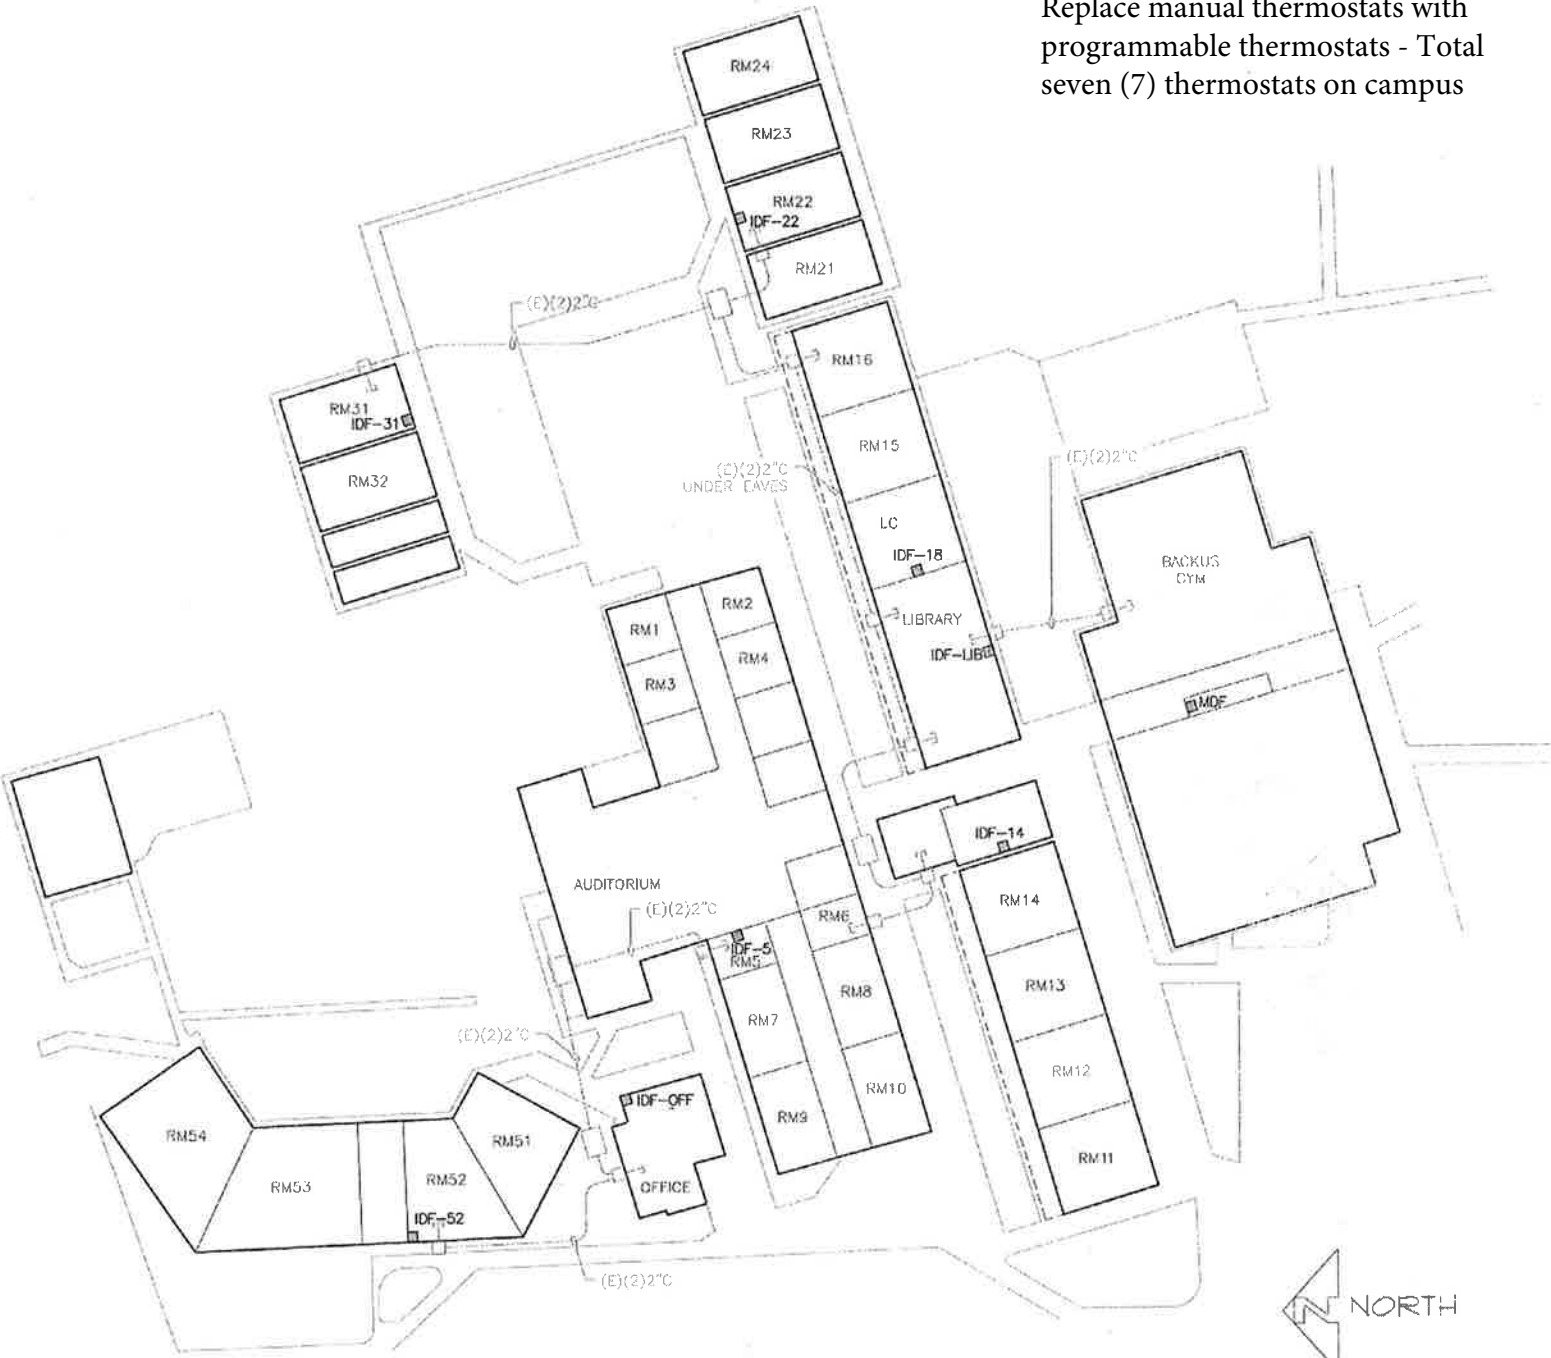

Replace manual thermostats with  
programmable thermostats - Total 26  
thermostats throughout campus

CALIFORNIA CITY MIDDLE SCHOOL SITE PLAN

**Mojave Elementary School**

Replace 28W T8 lamps with LED lamps - Total 1,083 lamps throughout campus

Replace manual thermostats with programmable thermostats - Total seven (7) thermostats on campus

1 MOJAVE ELEMENTARY SITE PLAN  
SCALE: 1" = 30'